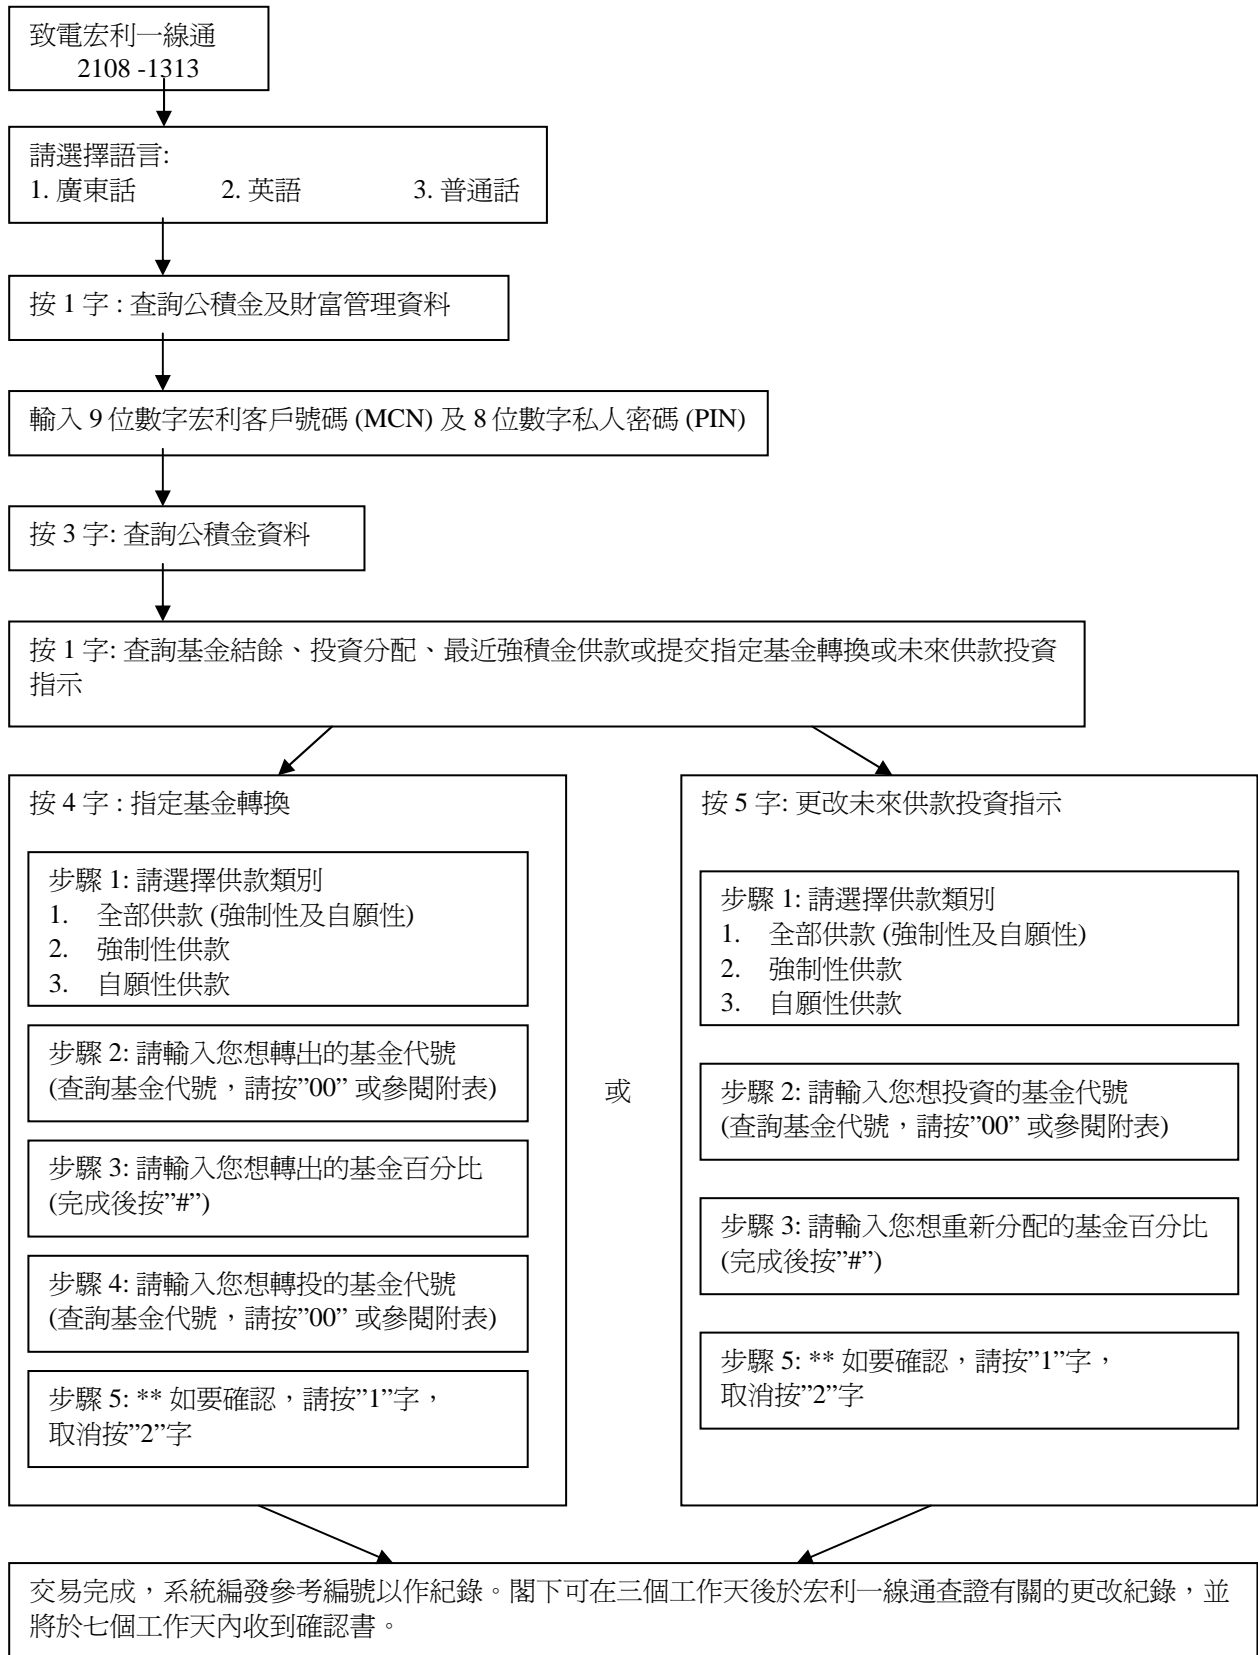

宏利一線通 - 更改基金組合程序指引

閣下可致電宏利一線通 2108 -1313 按下列程序更改基金投資組合:

** 請注意, 凡於下午四時後收到的交易指示將於下一個工作天處理; 交易一經確認將不能取消。